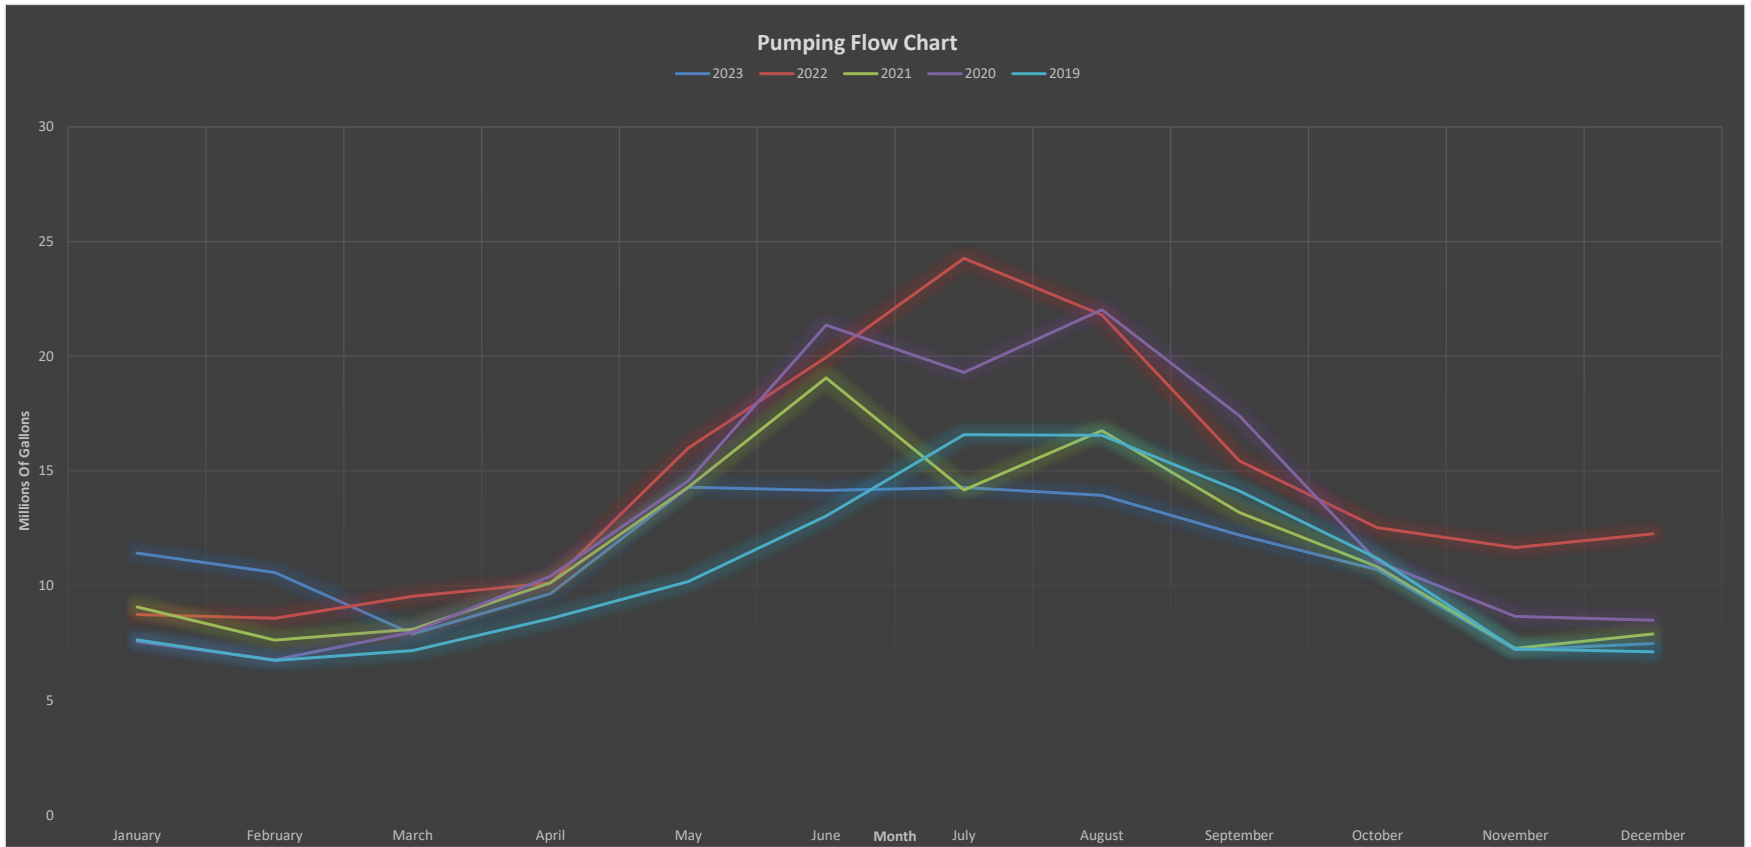

Rye Water District by Month

RWD System By Year