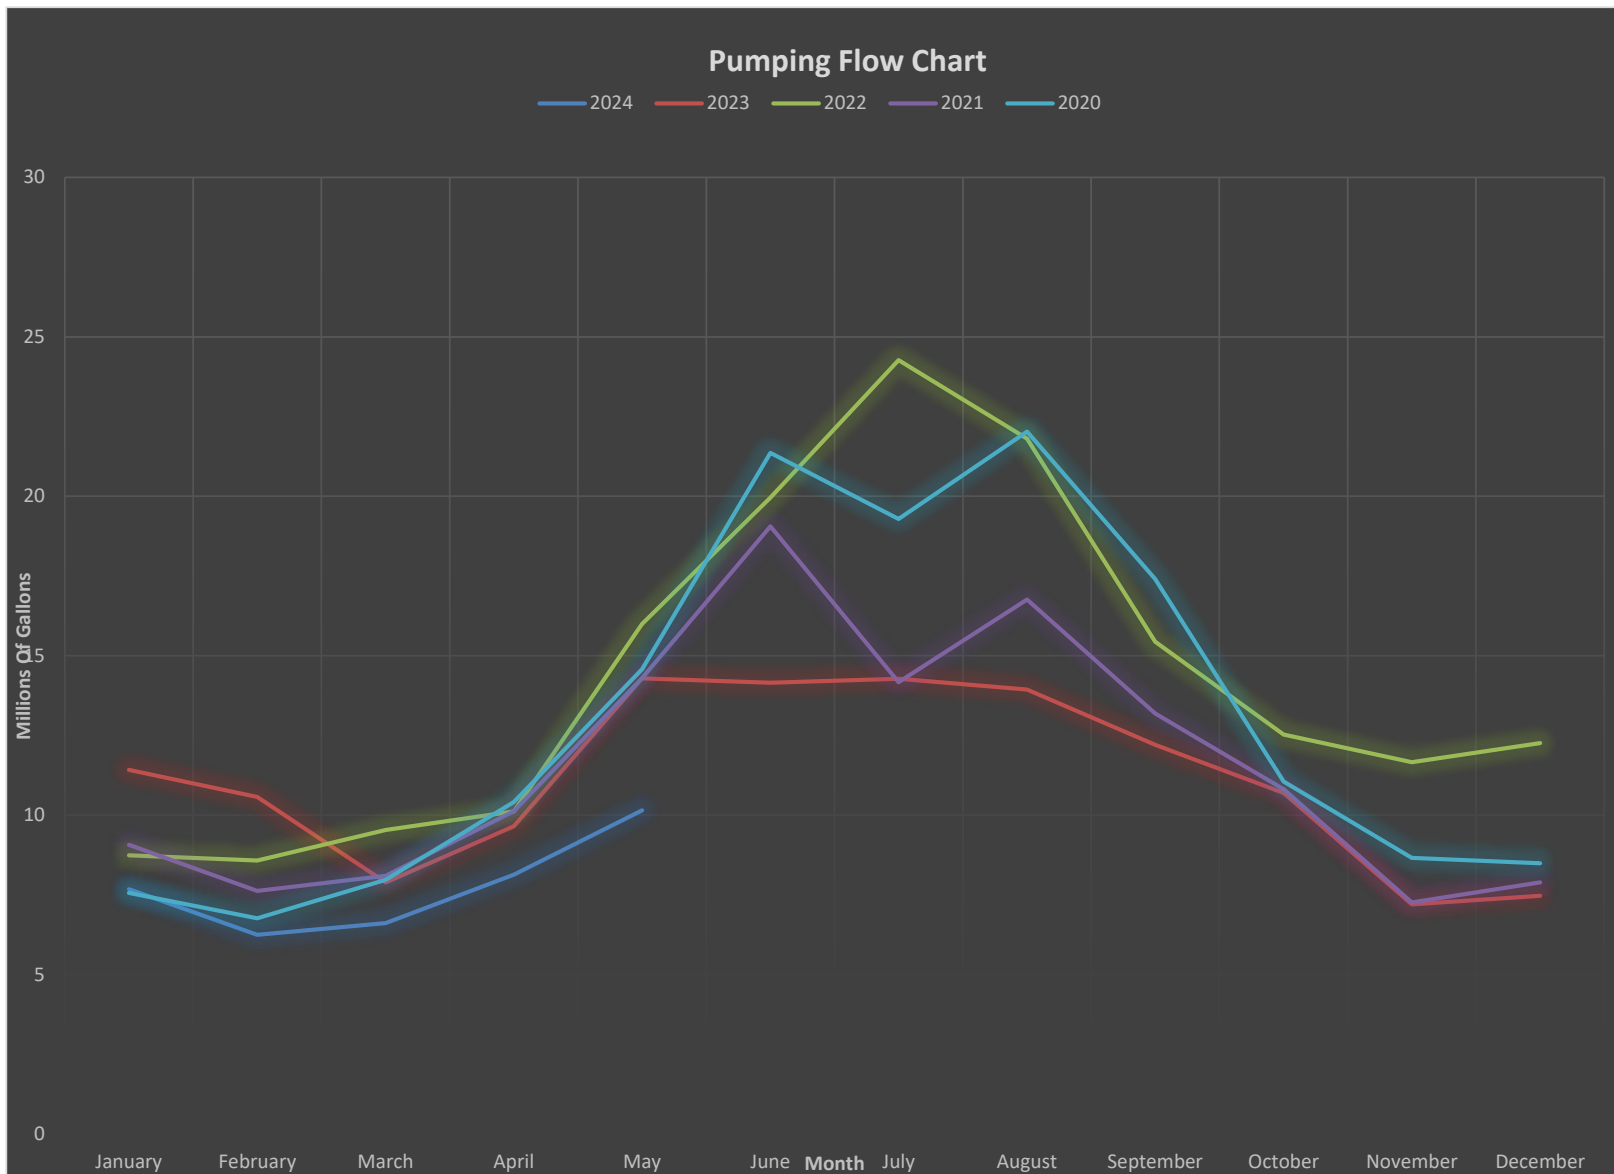

Rye Water District by Month

RWD System By Year